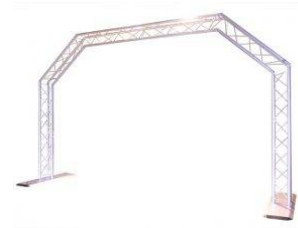

PIPE & DRAPE

	1 Day	1 Week
Baseplate	\$15.00	\$52.50
Upright (Up to 16' High)	\$15.00	\$52.50
Crossbar (10' Long)	\$10.00	\$35.00
16' High x 54" Wide Cotton Velour Drape Panel	\$35.00	\$122.50
10' - 30' Continuous Linear Feet of Pipe & Drape (Priced per 10')	\$110.00	\$385.00
40' - 60' Continuous Linear Feet of Pipe & Drape (Priced per 10')	\$90.00	\$315.00
60' + Continuous Linear Feet of Pipe & Drape (Priced per 10")	\$80.00	\$280.00
Presidential Blue Matching Fast-Fold® Screen Dress Kit	\$90.00	\$315.00

Draping is available in either black or presidential blue and is made of cotton velour that is IFR rated. Drape can go up to 16' high and will match the dress kits of our Fast-Fold® screens.

TRUSS

3.0 Meter (9.8') Stick	\$40.00	\$140.00
2.5 Meter (8.2') Stick	\$37.00	\$129.50
Two-Way 90° Corner	\$30.00	\$105.00
Three-Way 90° Corner	\$40.00	\$140.00
Six-Way Corner Block	\$30.00	\$105.00
12" Baseplate	\$10.00	\$35.00
30" Baseplate	\$25.00	\$87.50
Flat-Screen Monitor Mount	\$15.00	\$52.50
Triangular Truss Arch Kit	\$100.00	\$350.00

Flat-Screen Monitor Mount

Three-Way 90° Corner

Triangular Truss Arch Kit

EASELS

Display Easel	\$15.00	\$52.50
Display Easel w/Whiteboard	\$30.00	\$105.00
Standard Paper Pad Easel	\$25.00	\$87.50
Designer Paper Pad Easel	\$40.00	\$140.00
27" x 34" Paper Pad (Sale)		\$20.00
Box of Dry Erase or Paper Pad Markers (Sale)		\$10.00